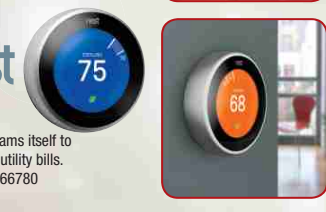

THANKSGIVING 7 DAY SALE

TUESDAY, NOVEMBER 21 THROUGH MONDAY, NOVEMBER 27

TEL Brands
YOUR CHOICE
19⁹⁹
Red Copper
10" Fry Pan
6321814
9.5" Red Copper
Square Dance
6437875

red hot buy
De Groot, Inc.
5⁹⁹
Ea.
Amaryllis
Bulb Kit
Available
in 3 colors.
Gift boxed.
7174493

SALE $11.99
-$2 with card*
9⁹⁹
You Pay
Wild Bird Food,
40 Lb.
8315087
Limit 2 at this price.

red hot buy
Rubbermaid
SALE $12.99
-$3 with card*
9⁹⁹
You Pay
42 Pc. TakeAlongs Bonus
Food Storage Container Set
6495295
Limit 3 at this price.

ONTEL
39⁹⁹
Magic Tracks
Mega Set
6448708

ONTEL
19⁹⁹
Ea.
Dream Tents™
Easily pop open
and fasten to twin
beds in seconds.
9600339, 6448724

red hot buy
SALE $34.99
-$5 with card*
29⁹⁹
You Pay
6' Fold-In-Half Table
29-1/4"H x 30"W x 72"L.
Blow mold plastic top, steel legs.
8315095
Limit 2 at this price.

Plastic Folding Chair,
31-5/8"H x 17-3/4"W x 17"D,
8197097...$11.99

red hot buy
INTEX®
34⁹⁹
Pillow Rest
Queen Air Bed
Built-in pump.
8483141

SAVE $90
99⁹⁹
WindTunnel®
Bagless Pet
Upright Vacuum
1668771

WERNER
SALE $59.99
-$10 with card*
49⁹⁹
You Pay
6' Type I Fiberglass
Steppladder
18970
Limit 1 at this price.
8', 18971...$89.99,
You Pay $79.99 After
$10 Instant Savings.
Limit 1 at this price.

Dokocil
9⁹⁹
Ea.
29" x 40"
Plush Top
Pet Bed
Assorted styles
and colors.
8798548
27" x 36"
Gusseted Pet Bed,
8798530...$19.99

Control from
your smart phone

Smart devices. Smart ideas.
Helpful folks.

99⁹⁹
Ea.
ring
Wireless Video Doorbell
See and speak to visitors by
streaming live audio and video
from your home's front door.
Venetian Bronze or Satin Nickel.
3546587, 3532496

149⁹⁹
nest
Wi-Fi Security Camera
Sends alerts to your smart phone.
5700380

169⁹⁹
nest
Outdoor Security Camera
24/7 live video. 130 degree wide-angle
view. Sends alerts to your phone or email
when it senses outdoor activity. 5737366