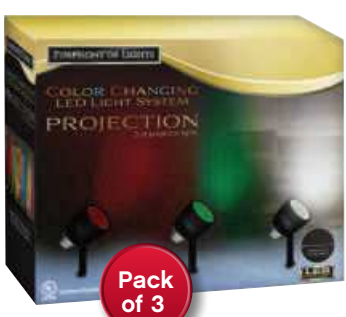

NOVEMBER 21 THROUGH MONDAY, NOVEMBER 27

red hot buy

Celebrations
SALE $7.99 Ea.

-$3 with card*

You Pay $4.99

300 Ct. Mini Light Set
Multi-color or clear.
9239708, 9239690
Limit 2 each at this price.

24.99

70 Ct. 8-Function Color-Changing LED Light Set
9367483

29.99 Ea.

20 Ct. 8-Function Color Changing LED Light Set
9437062, 9437054

red hot buy

Personal $9.99 Ea.

Multi-Color Changing -Lit 6' Garland Wreath
9434218

Personal $9.99 Ea.

Valley Activated -Lit Tree

Personal $9.99 Ea.

Med Wreath
or vintage style.
9439803

Personal $9.99 Ea.

lit tree

9439621

199.99

7' National Lampoon's Christmas Vacation Griswold Overlit Tree
9464132

Ace Exclusive!

red hot buy

Holiday Bright Lights SALE $44.99

-$5 with card*

You Pay $39.99

National Lampoon's Christmas Vacation Griswold LED Light Project Pack

39.99

Color Changing LED Light Show Spotlights

Stake in the ground or hang from the gutters. 9467127

Pack of 3

red hot buy

MASTERBUILT

SALE $49.99

-$10 with card*

You Pay $39.99

30 Qt. Propane Turkey Fryer
8438988
Limit 2 at this price.

Frying Oil, 3 Gal., 8108276...$29.99

LIVING ACCENTS

YOUR CHOICE

99.99

88" Patio Heater
48,000 BTU. Uses 20 lb. propane tank (sold separately).
4587390

28" Internal Gas Fire Pit Table

4794111

red hot buy

MASTERBUILT

SALE $149.99

-$20 with card*

You Pay $129.99

30" Digital Control Electric Smoker

Holds up to 30 lbs. of food. 4 shelves, digital control panel. 8438921
Limit 2 at this price.

INCLUDES BONUS COVER, RIB RACK & SAUSAGE RACK.

weber

199.99

22" Original Kettle™ Premium Grill

8703274
Limited quantities.

LIMITED EDITION

WED THRU SUN COUPON ACE

FREE $10 Ace Gift Card
The helpful place. $10 ACE gift card

with the purchase of $50 Ace Gift Card

NOVEMBER 22 - 26 ONLY